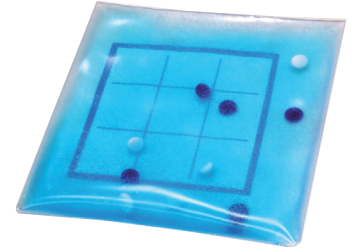

- Box Dimensions: 17" x 17" x 4"
- Illuminated Area: 15" x 15"
- 6 foot, 115VAC electric cord

Reorder#	Description	Unit
914514	Light Box	Each

The light box features a 15" x 15" light screen with a raised edge to prevent lighted objects from falling off. The illuminated surface can also be used to backlight translucent gel shapes that provide visual and tactile stimulation for children and adults. It also provides a surface for artists, photographers and children to illuminate drawings, transparent objects for the purpose of viewing or tracing. Numerous optional gel pads are available from Skil-Care Corporation that are designed to be used with the light box.

See other side for additional Light Box Products

Clear Gel Maze

ReOrder #	Description	Size	U/M
914517	Gel-Maze w/marbles Clear Gel	14" x 14" x 1"	Ea.

Spiral Gel Pad

ReOrder #	Description	Size	U/M
912441	Spiral Gel Pad	15" x 15"	Ea.

Tic-Tac-Toe Gel Pad

ReOrder #	Description	Size	U/M
914516	Tic-Tac-Toe Gel Pad (Clear Gel)	10" x 10"	Ea.

Gel Maze Series

ReOrder #	Description	Colors	Size	U/M
912442B	Quad Tree Gel Pad	Blue	15" x 15"	Ea.
912442G	Quad Tree Gel Pad	Green	15" x 15"	Ea.
912442C	Quad Tree Gel Pad	Clear	15" x 15"	Ea.
912442R	Quad Tree Gel Pad	Red	15" x 15"	Ea.
912442Y	Quad Tree Gel Pad	Yellow	15" x 15"	Ea.

ReOrder #	Description	Colors	Size	U/M
912447B	Snow Flake Gel Pad	Blue	15" x 15"	Ea.
912447G	Snow Flake Gel Pad	Green	15" x 15"	Ea.
912447C	Snow Flake Gel Pad	Clear	15" x 15"	Ea.
912447R	Snow Flake Gel Pad	Red	15" x 15"	Ea.
912447Y	Snow Flake Gel Pad	Yellow	15" x 15"	Ea.