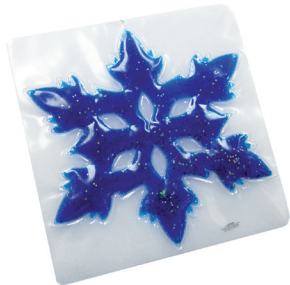

- Box Dimensions: 17" x 17" x 4"
- Illuminated Area: 15" x 15"
- 6 foot, 115VAC electric cord

Reorder#	Description	Unit
914514	Light Box	Each

The light box features a 15" x 15" light screen with a raised edge to prevent lighted objects from falling off. The illuminated surface can also be used to backlight translucent gel shapes that provide visual and tactile stimulation for children and adults. It also provides a surface for artists, photographers and children to illuminate drawings, transparent objects for the purpose of viewing or tracing. Numerous optional gel pads are available from Skil-Care Corporation that are designed to be used with the light box.

See other side for additional Light Box Products

Clear Gel Maze

ReOrder #	Description	Size	U/M
914517	Gel-Maze w/marbles Clear Gel	14" x 14" x 1"	Ea.

Spiral Gel Pad

ReOrder #	Description	Size	U/M
912441	Spiral Gel Pad	15" x 15"	Ea.

Tic-Tac-Toe Gel Pad

ReOrder #	Description	Size	U/M
914516	Tic-Tac-Toe Gel Pad (Clear Gel)	10" x 10"	Ea.

Gel Maze Series

ReOrder #	Description	Colors	Size	U/M
912442B	Quad Tree Gel Pad	Blue	15" x 15"	Ea.
912442G	Quad Tree Gel Pad	Green	15" x 15"	Ea.
912442C	Quad Tree Gel Pad	Clear	15" x 15"	Ea.
912442R	Quad Tree Gel Pad	Red	15" x 15"	Ea.
912442Y	Quad Tree Gel Pad	Yellow	15" x 15"	Ea.

ReOrder #	Description	Colors	Size	U/M
912447B	Snow Flake Gel Pad	Blue	15" x 15"	Ea.
912447G	Snow Flake Gel Pad	Green	15" x 15"	Ea.
912447C	Snow Flake Gel Pad	Clear	15" x 15"	Ea.
912447R	Snow Flake Gel Pad	Red	15" x 15"	Ea.
912447Y	Snow Flake Gel Pad	Yellow	15" x 15"	Ea.