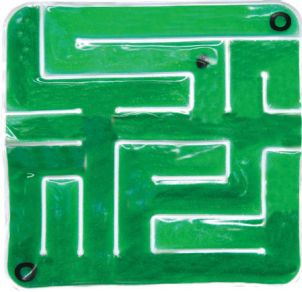

Clear Gel Maze

ReOrder #	Description	Size	U/M
914517	Gel-Maze w/marbles Clear Gel	14" x 14" x 1"	Ea.