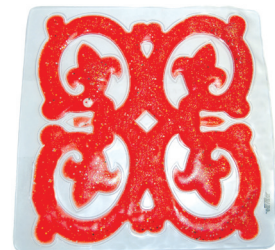

Reorder#	Description	Box Dimensions	Illuminated Area	Unit
914514	Light Box	17" x 17" x 4"	15" x 15"	Each

The Skil-Care Light Box is a great addition to any sensory room or home setting, offering visual, tactile, and thermal stimulation. It features a 15" x 15" light screen with a raised edge to prevent objects from falling off. The illuminated surface is ideal for artists, photographers, and children to illuminate drawings, view or trace transparent objects, or backlight translucent gel shapes for visual and tactile stimulation.

See other side for additional Light Box Products

Clear Gel Maze

ReOrder #	Description	Size	U/M
914517	Gel-Maze w/marbles Clear Gel	14" x 14" x 1"	Ea.

Spiral Gel Pad

ReOrder #	Description	Size	U/M
912441	Spiral Gel Pad	15" x 15"	Ea.

Tic-Tac-Toe Gel Pad

ReOrder #	Description	Size	U/M
914516	Tic-Tac-Toe Gel Pad (Clear Gel)	10" x 10"	Ea.

Gel Maze Series

ReOrder #	Description	Colors	Size	U/M
912442B	Quad Tree Gel Pad	Blue	15" x 15"	Ea.
912442G	Quad Tree Gel Pad	Green	15" x 15"	Ea.
912442C	Quad Tree Gel Pad	Clear	15" x 15"	Ea.
912442R	Quad Tree Gel Pad	Red	15" x 15"	Ea.
912442Y	Quad Tree Gel Pad	Yellow	15" x 15"	Ea.

ReOrder #	Description	Colors	Size	U/M
912447B	Snow Flake Gel Pad	Blue	15" x 15"	Ea.
912447G	Snow Flake Gel Pad	Green	15" x 15"	Ea.
912447C	Snow Flake Gel Pad	Clear	15" x 15"	Ea.
912447R	Snow Flake Gel Pad	Red	15" x 15"	Ea.
912447Y	Snow Flake Gel Pad	Yellow	15" x 15"	Ea.