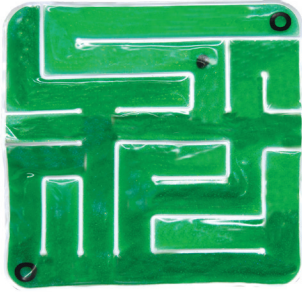

Reorder#	Description	Box Dimensions	Illuminated Area	Unit
914514	Light Box	17" x 17" x 4"	15" x 15"	Each

The Skil-Care Light Box is a great addition to any sensory room or home setting, offering visual, tactile, and thermal stimulation. It features a 15" x 15" light screen with a raised edge to prevent objects from falling off. The illuminated surface is ideal for artists, photographers, and children to illuminate drawings, view or trace transparent objects, or backlight translucent gel shapes for visual and tactile stimulation.

Operation:

The unit can be powered in two ways:

- 4 AA Batteries
- AC Adapter

Power Modes:

1. Steady On: The unit will light up continuously.
2. Press On: Press the top of the unit to activate the light. In this mode, the unit will only light up when pressure is applied to the top surface.

See other side for additional Light Box Products

Clear Gel Maze

ReOrder #	Description	Size	U/M
914517	Gel-Maze w/marbles Clear Gel	14" x 14" x 1"	Ea.

Spiral Gel Pad

ReOrder #	Description	Size	U/M
912441	Spiral Gel Pad	15" x 15"	Ea.

Tic-Tac-Toe Gel Pad

ReOrder #	Description	Size	U/M
914516	Tic-Tac-Toe Gel Pad (Clear Gel)	10" x 10"	Ea.

Gel Maze Series

ReOrder #	Description	Colors	Size	U/M
912442B	Quad Tree Gel Pad	Blue	15" x 15"	Ea.
912442G	Quad Tree Gel Pad	Green	15" x 15"	Ea.
912442C	Quad Tree Gel Pad	Clear	15" x 15"	Ea.
912442R	Quad Tree Gel Pad	Red	15" x 15"	Ea.
912442Y	Quad Tree Gel Pad	Yellow	15" x 15"	Ea.