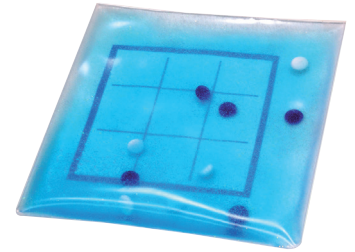

Reorder#	Description	Box Dimensions	Illuminated Area	Unit
914514	Light Box	17" x 17" x 4"	15" x 15"	Each

The Skil-Care Light Box is a great addition to any sensory room or home setting, offering visual, tactile, and thermal stimulation. It features a 15" x 15" light screen with a raised edge to prevent objects from falling off. The illuminated surface is ideal for artists, photographers, and children to illuminate drawings, view or trace transparent objects, or backlight translucent gel shapes for visual and tactile stimulation.

See other side for additional Light Box Products

Clear Gel Maze

ReOrder #	Description	Size	U/M
914517	Gel-Maze w/marbles Clear Gel	14" x 14" x 1"	Ea.

Spiral Gel Pad

ReOrder #	Description	Size	U/M
912441	Spiral Gel Pad	15" x 15"	Ea.

Tic-Tac-Toe Gel Pad

ReOrder #	Description	Size	U/M
914516	Tic-Tac-Toe Gel Pad (Clear Gel)	10" x 10"	Ea.

Gel Maze Series

ReOrder #	Description	Colors	Size	U/M
912442B	Quad Tree Gel Pad	Blue	15" x 15"	Ea.
912442G	Quad Tree Gel Pad	Green	15" x 15"	Ea.
912442C	Quad Tree Gel Pad	Clear	15" x 15"	Ea.
912442R	Quad Tree Gel Pad	Red	15" x 15"	Ea.
912442Y	Quad Tree Gel Pad	Yellow	15" x 15"	Ea.

ReOrder #	Description	Colors	Size	U/M
912447B	Snow Flake Gel Pad	Blue	15" x 15"	Ea.
912447G	Snow Flake Gel Pad	Green	15" x 15"	Ea.
912447C	Snow Flake Gel Pad	Clear	15" x 15"	Ea.
912447R	Snow Flake Gel Pad	Red	15" x 15"	Ea.
912447Y	Snow Flake Gel Pad	Yellow	15" x 15"	Ea.