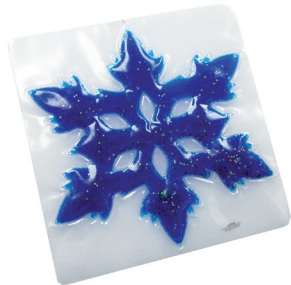

Reorder#	Description	Box Dimensions	Illuminated Area	Unit
914514	Light Box	17" x 17" x 4"	15" x 15"	Each

The Skil-Care Light Box is a great addition to any sensory room or home setting, offering visual, tactile, and thermal stimulation. It features a 15" x 15" light screen with a raised edge to prevent objects from falling off. The illuminated surface is ideal for artists, photographers, and children to illuminate drawings, view or trace transparent objects, or backlight translucent gel shapes for visual and tactile stimulation.

See other side for additional Light Box Products

Clear Gel Maze

ReOrder #	Description	Size	U/M
914517	Gel-Maze w/marbles Clear Gel	14" x 14" x 1"	Ea.

Spiral Gel Pad

ReOrder #	Description	Size	U/M
912441	Spiral Gel Pad	15" x 15"	Ea.

Tic-Tac-Toe Gel Pad

ReOrder #	Description	Size	U/M
914516	Tic-Tac-Toe Gel Pad (Clear Gel)	10" x 10"	Ea.

Gel Maze Series

ReOrder #	Description	Colors	Size	U/M
912442B	Quad Tree Gel Pad	Blue	15" x 15"	Ea.
912442G	Quad Tree Gel Pad	Green	15" x 15"	Ea.
912442C	Quad Tree Gel Pad	Clear	15" x 15"	Ea.
912442R	Quad Tree Gel Pad	Red	15" x 15"	Ea.
912442Y	Quad Tree Gel Pad	Yellow	15" x 15"	Ea.

ReOrder #	Description	Colors	Size	U/M
912447B	Snow Flake Gel Pad	Blue	15" x 15"	Ea.
912447G	Snow Flake Gel Pad	Green	15" x 15"	Ea.
912447C	Snow Flake Gel Pad	Clear	15" x 15"	Ea.
912447R	Snow Flake Gel Pad	Red	15" x 15"	Ea.
912447Y	Snow Flake Gel Pad	Yellow	15" x 15"	Ea.